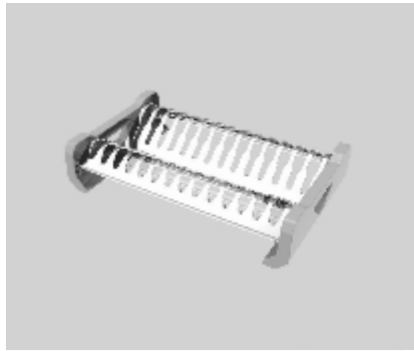

Satin series

Satin Silent Cutlery Basket

S4.04.101 | 450 mm | 414x500x100 mm | Rs. 8019
 S4.04.201 | 600 mm | 564x500x100 mm | Rs. 9549
 S4.04.301 | 900 mm | 864x500x100 mm | Rs. 11799
 S4.00.100 | Silent Concealed Slider | 500mm | Rs. 2079

Plate Holder for Satin Drawer

S4.05.102 | Plate Holder | 500 mm D | Rs. 1719

Bowl Holder for Satin Drawer

S4.05.103 | Bowl Holder | 500 mm D | Rs. 1719

Satin Silent Bottle Pull Out Baskets 150/200 mm

S5.01.101 | 150mm-2 Shelves | 110x500x480 mm | Rs. 4689
 S5.01.102 | 150mm-3 Shelves | 110x500x480 mm | Rs. 5769
 S5.01.103 | 200mm-2 Shelves | 154x500x480 mm | Rs. 5229
 S5.01.104 | 200mm-3 Shelves | 154x500x480 mm | Rs. 6489
 S5.00.100 | Silent Bottom Concealed Slider-500mm | Rs. 2079